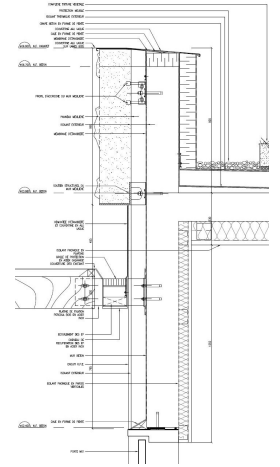

1. 2002 : LLB Architecture - charles berthier and david llamata, architects ENSAIS - paris 3
   Private mansion - Paris/
   Extension of private house - Arcueil/
   Apartment and artist's studio - Paris
2. 2001 : LELLI Architectes - dominique and giovanni lelli, architects DPLG - paris 6
   Social housing - Bondy
3. 2001 : LLB Architecture - charles berthier and david llamata, architects ENSAIS - paris 3
   Interior design of apartment - Paris/
   Interior design for clothes shops - Paris
4. 2000 : R+ Architecture - gilles rocquelaure, architect DPLG - paris 17
   Office building - Place de la république - Paris

תוכנות :

Autocad, Revit, Photoshop, InDesign, 3DS, Office

שפות :

צרפתית: שפה אם / עברית: טובה מאוד / אנגלית: טובה